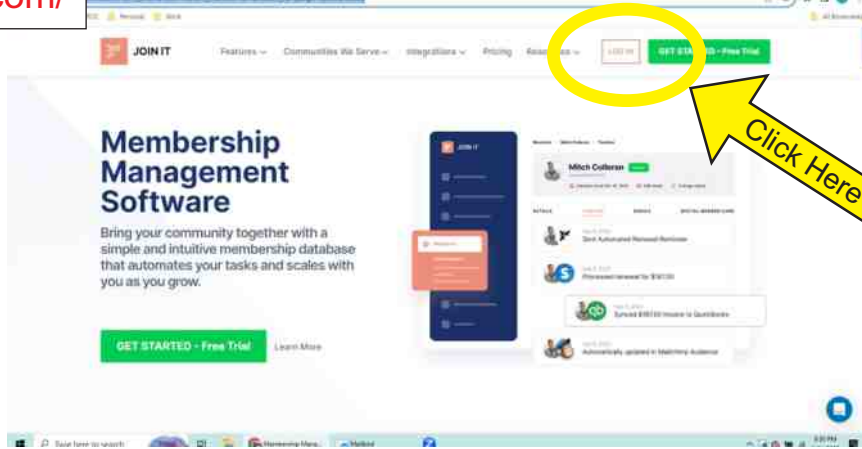

How to access your NWPCG Member Portal

<https://joinit.com/>

<https://app.joinit.com/login>

Use the email address and password you used to sign up for the guild

<https://app.joinit.com/o/northwest-polymer-clay-guild/members>