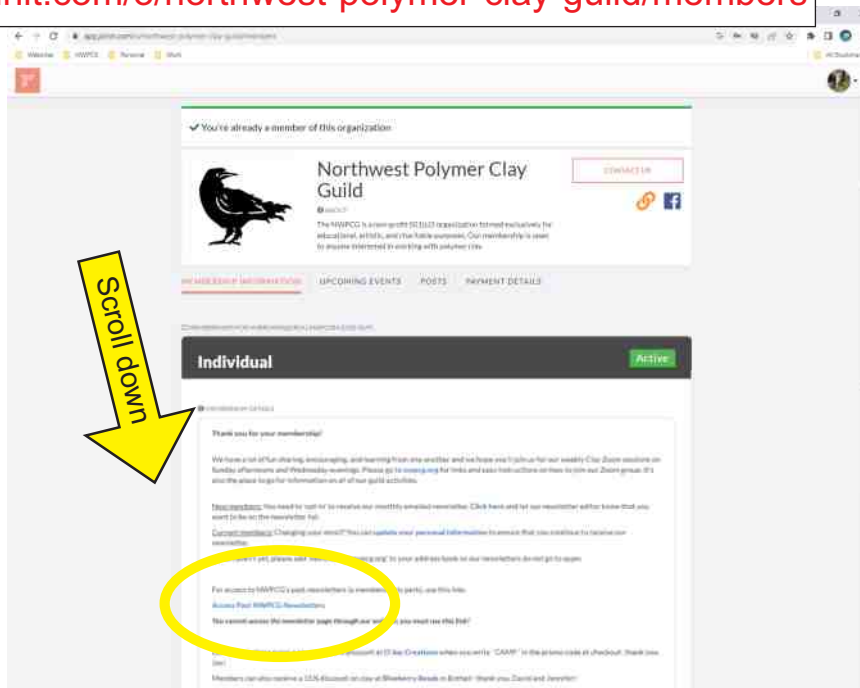

How to access your NWPCG Member Portal

<https://joinit.com/>

<https://app.joinit.com/login>

Use the email address and password you used to sign up for the guild

<https://app.joinit.com/o/northwest-polymer-clay-guild/members>

which takes you to this page

which takes you to this page