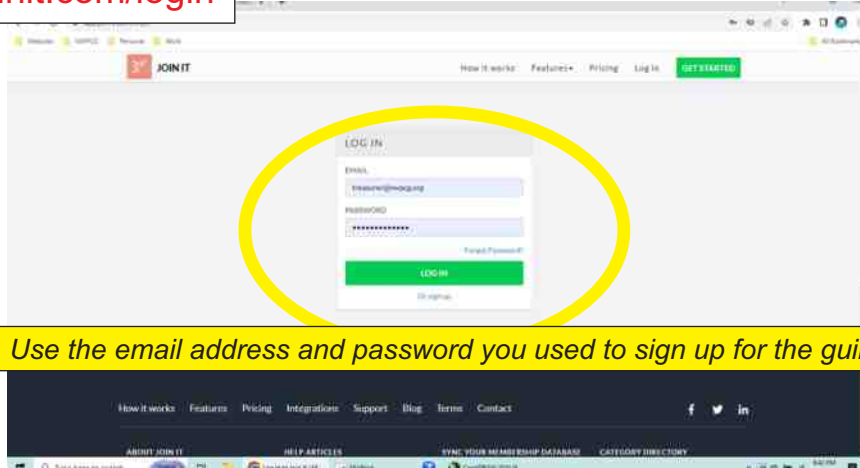

How to access your NWPCG Member Portal

<https://joinit.com/>

<https://app.joinit.com/login>

Use the email address and password you used to sign up for the guild

<https://app.joinit.com/o/northwest-polymer-clay-guild/members>

which takes you to this page

which takes you to this page