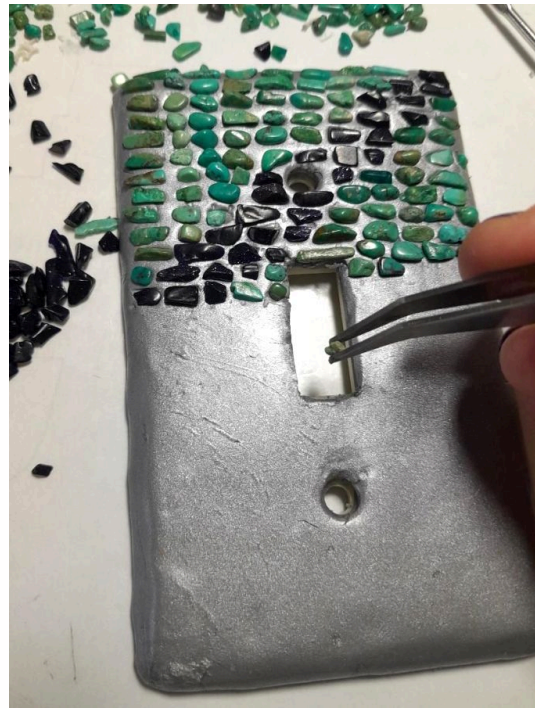

Work by Liz White