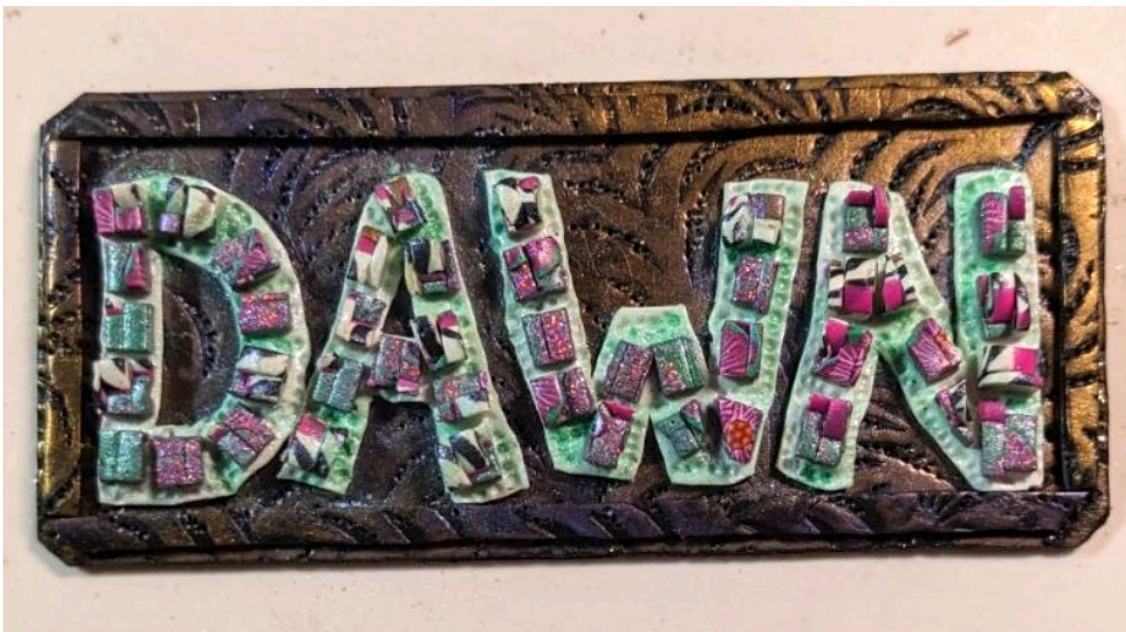

Work by Dawn Gray